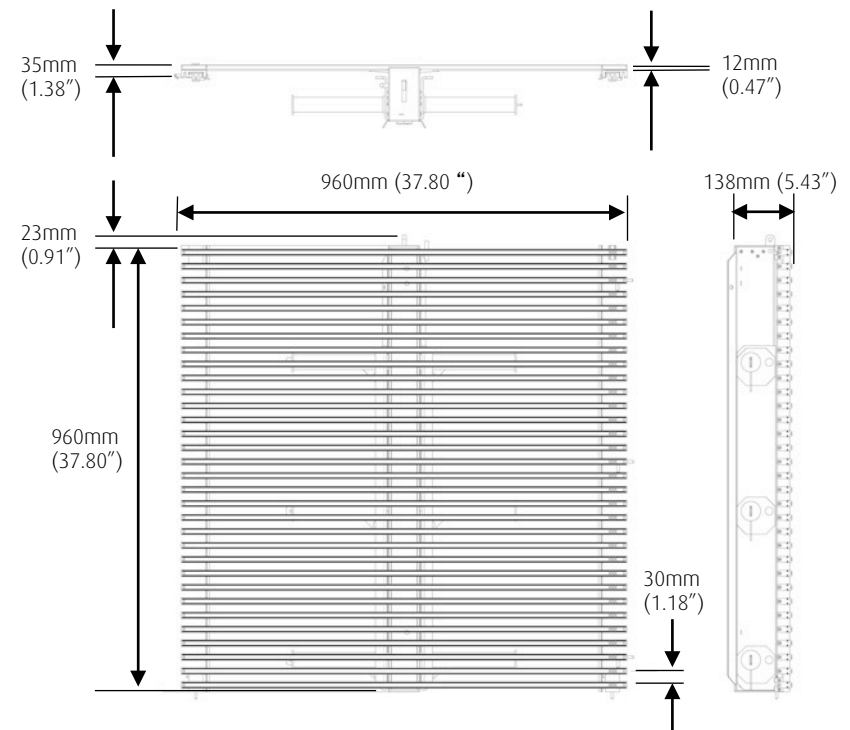

The Spider 30 offers a 30mm pixel pitch, 2000 Nit output and rugged IP65 rating. Wide viewing angles are accompanied by excellent image integrity and color uniformity, creating a depth and consistency of colour across the entire display.

## Specification

<b>Pixel pitch</b>	30mm
<b>Brightness (Nit or cd/m<sup>2</sup>)</b>	2000
<b>Transparency</b>	50%
<b>LED type</b>	3 in 1 SMD
<b>Module size (mm) w x h x d</b>	960 x 960 x 138
<b>Module size (inches) w x h x d</b>	37.8 x 37.8 x 5.43
<b>Pixels / Module</b>	32 x 32
<b>Pixels / m<sup>2</sup></b>	1111
<b>Viewing Horizontal / Vertical</b>	>120° / >120°
<b>Weight / tile</b>	14.8kg / 32.63lbs
<b>Weight / m<sup>2</sup></b>	16.1kg / 35.49lbs
<b>IP Front / Back</b>	IP65 / IP54
<b>Colours</b>	68 billion
<b>Processing</b>	Up to 1920 x 1080
<b>Input frequency</b>	50 / 60Hz
<b>Refresh rate</b>	1000 Hz
<b>Processor</b>	MVS v3 and v4
<b>Max power / tile (W)</b>	300
<b>Avg power / tile (W)</b>	130
<b>Temperature</b>	-20 to 50°C / -4 to 122°F