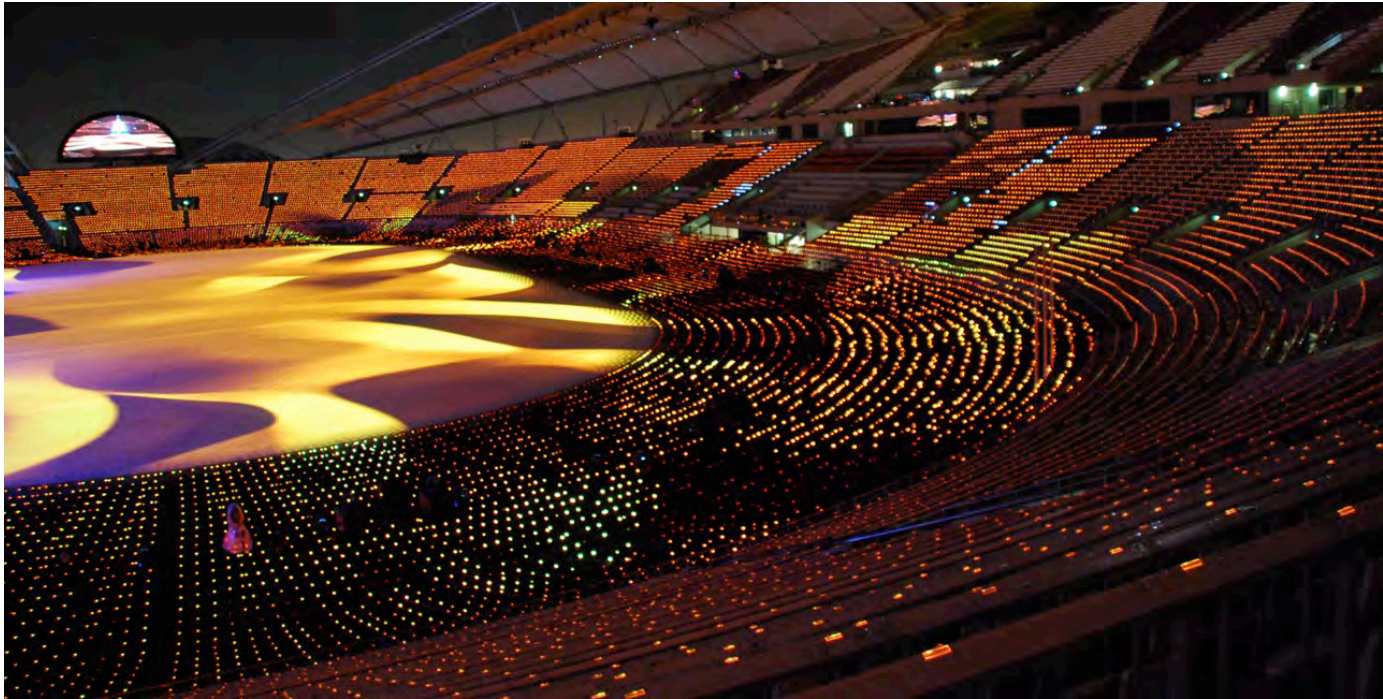

LED Net

CREATIVE
TECHNOLOGY

NEW EXTREMELY LIGHT WEIGHT, FLEXIBLE, LED NET

Creative Technology's LED nets are an extremely light weight and low resolution LED curtain system designed to create massive Video Displays in locations with long viewing distances or where a specific low resolution image is required. Developed and owned jointly with Tait Technologies, the LED Net system can be used to create images of up to 12,000 m² which is sufficient to cover a typical football field or the side of a substantial building.

Each LED Net section measures 28m x 4m and nets can be simply snapped together to form longer or wider displays. LED Nets can also be overlaid on top of one another with an offset to increase the visual resolution.

This is a product which requires careful thought and planning both in terms of physical installation and content creation however LED Nets offer a unique opportunity to envelop a building or stadium with dynamic moving imagery on a temporary basis.