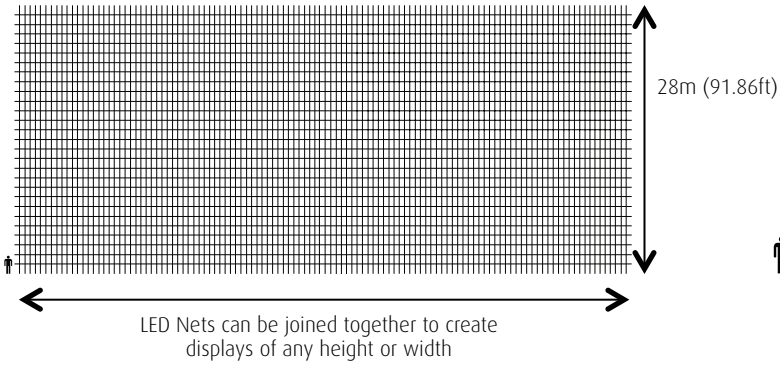

LED Nets can be configured horizontally or vertically to create free form shapes and designs

LED Nets can be curved around a building or object

Easy hardware, power and data connection