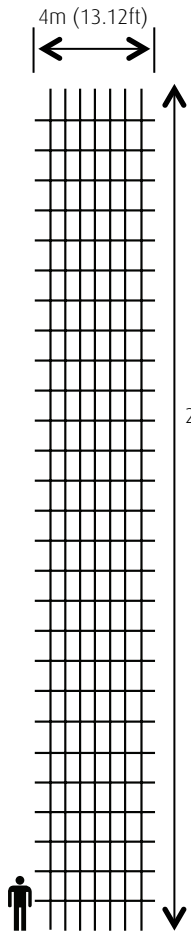

## NEW EXTREMELY LIGHT WEIGHT, FLEXIBLE, LED NET

Creative Technology's LED nets are an extremely light weight and low resolution LED curtain system designed to create massive Video Displays in locations with long viewing distances or where a specific low resolution image is required. Developed and owned jointly with Tait Technologies, the LED Net system can be used to create images of up to 12,000 m<sup>2</sup> which is sufficient to cover a typical football field or the side of a substantial building.

Each LED Net section measures 28m x 4m and nets can be simply snapped together to form longer or wider displays. LED Nets can also be overlaid on top of one another with an offset to increase the visual resolution.

LED Nets can be configured horizontally or vertically to create free form shapes and designs

LED Nets can be curved around a building or object

Easy hardware, power and data connection

## Specification

<b>Technology</b>	SMD
<b>Horizontal resolution</b>	1000mm
<b>Vertical resolution</b>	500mm
<b>IP LED (front and back)</b>	65
<b>Length</b>	28m / 91.86ft
<b>Width</b>	4m / 13.12ft
<b>Weight (m<sup>2</sup>)</b>	0.2kg / 0.44lbs
<b>MTBF</b>	100.000h
<b>AC input voltage</b>	100-240 VAC, 60-50Hz
<b>Signals in</b>	Full DVI